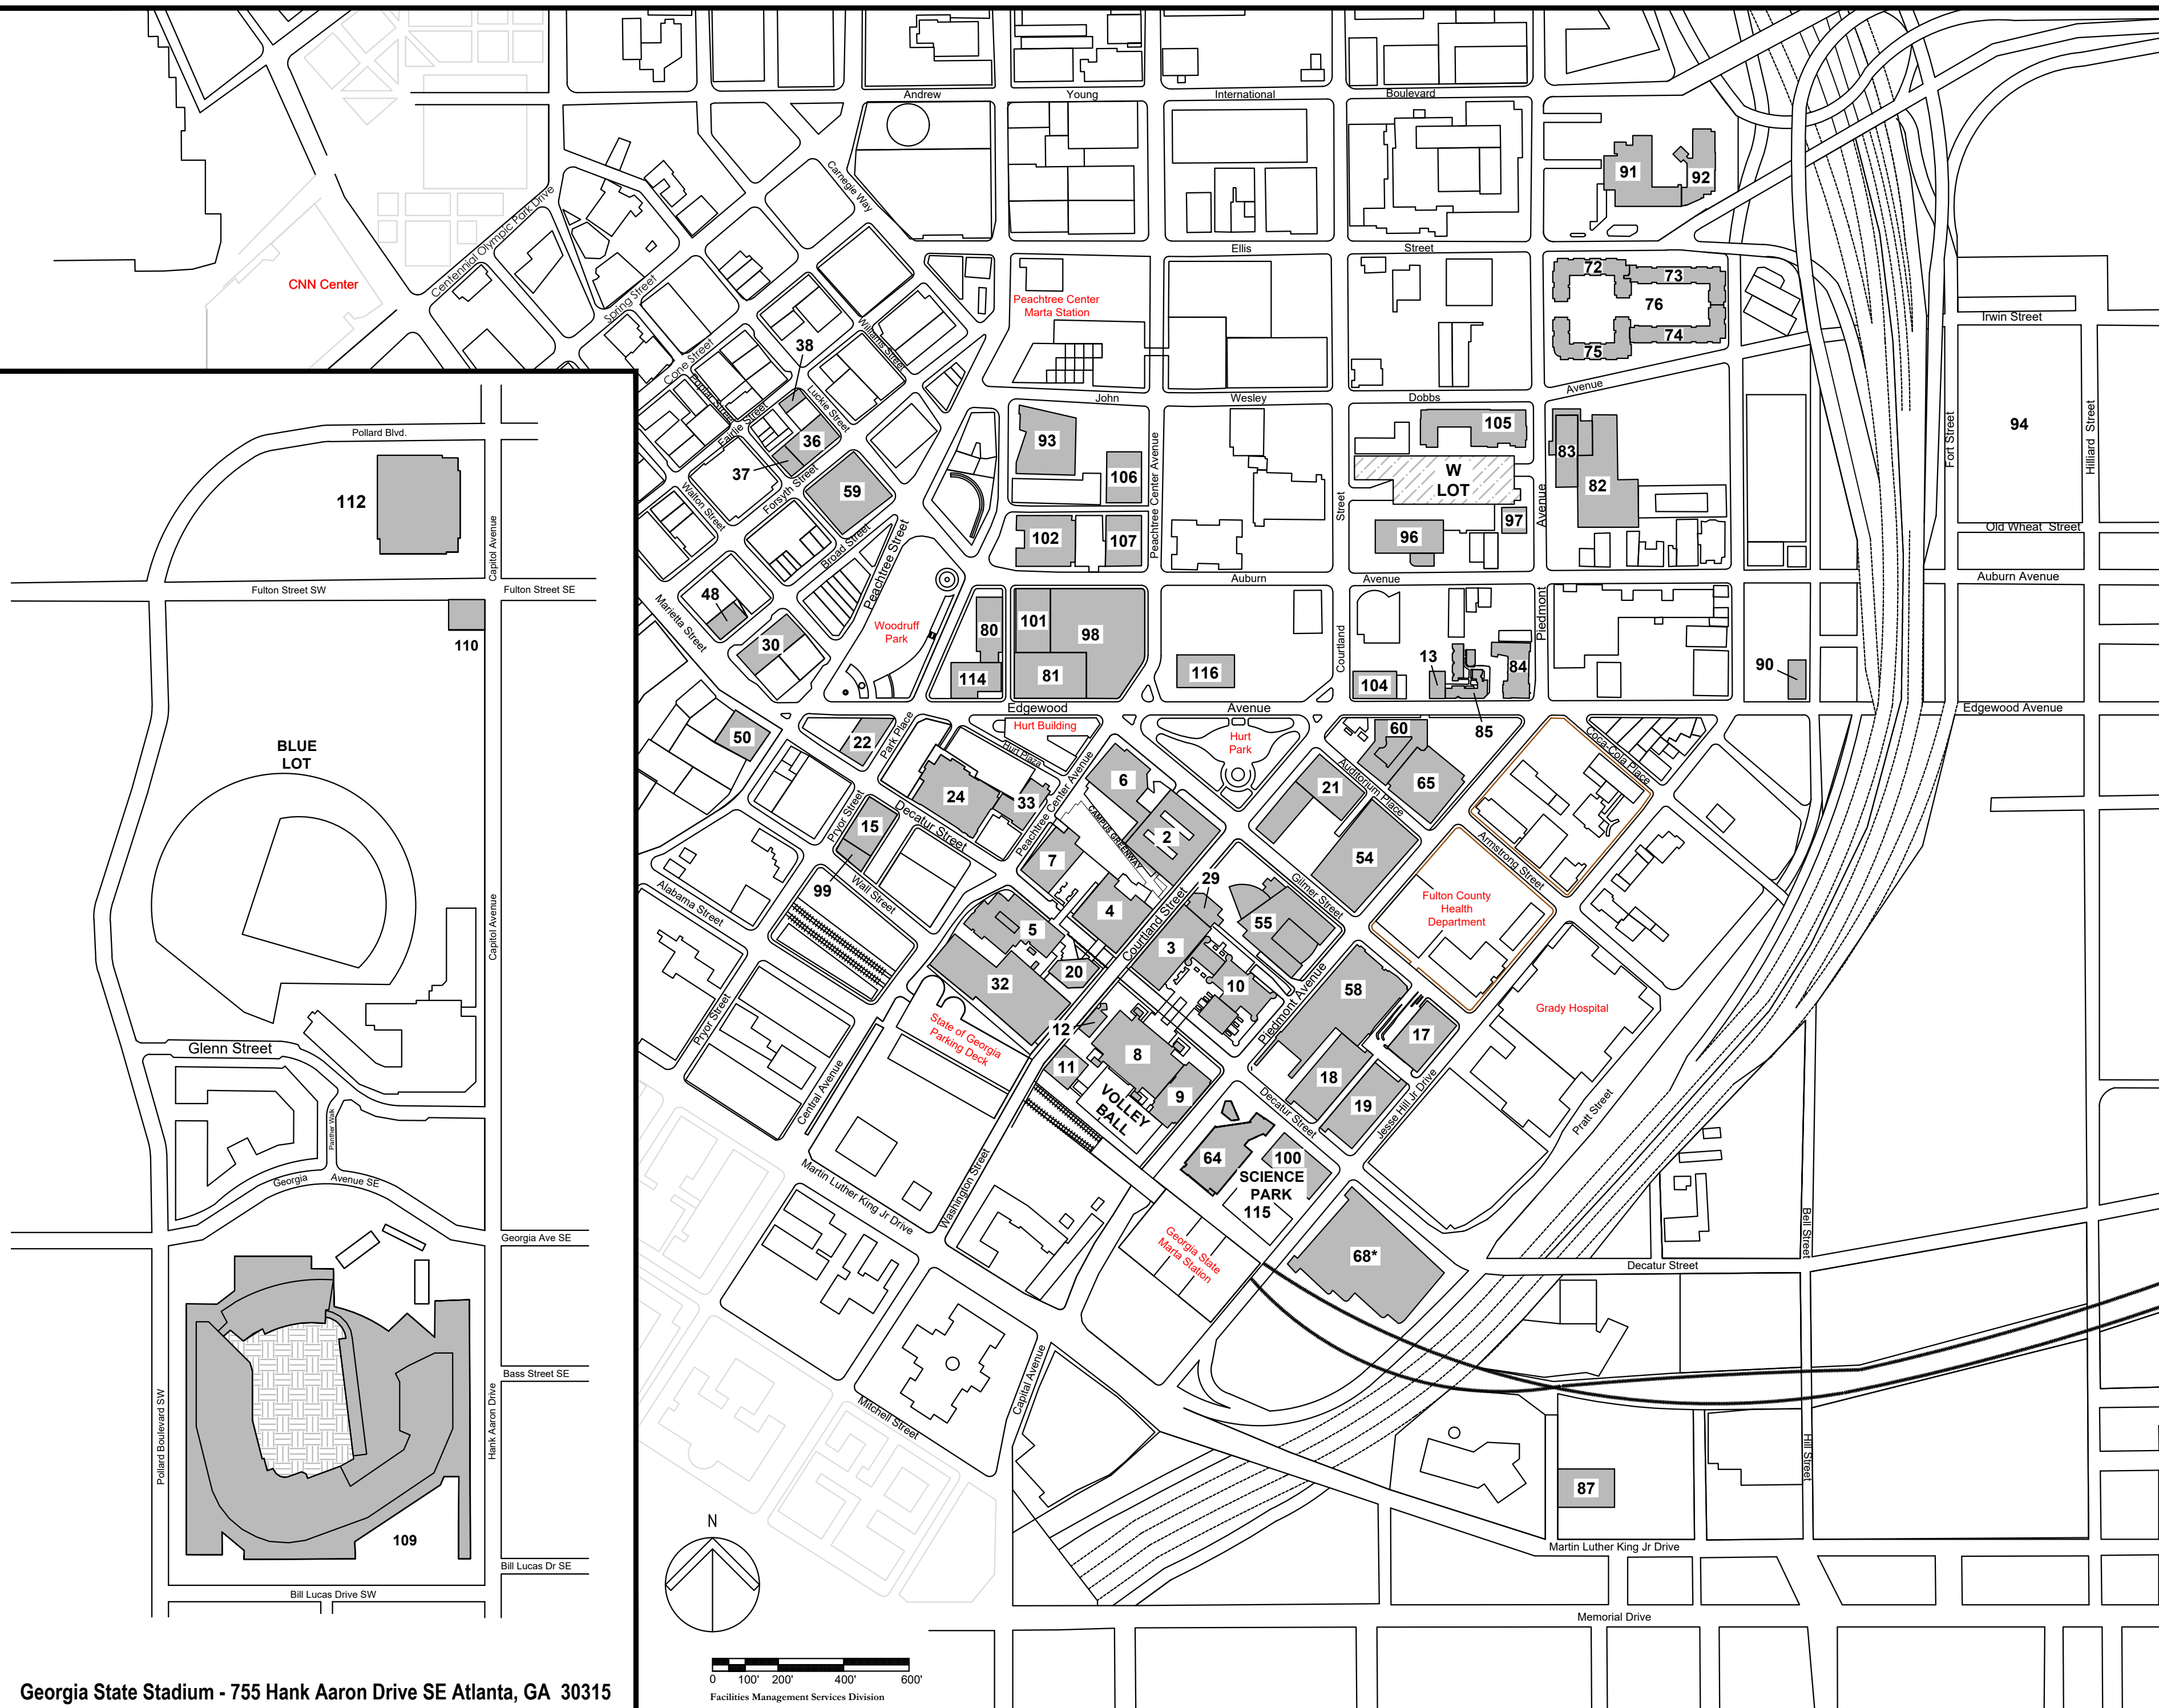

- Downtown GSU Buildings**
- 2 - Sparks Hall
 - 3 - Student Center West
 - 4 - Library North
 - 5 - Classroom South
 - 6 - Art and Humanities
 - 7 - Langdale Hall
 - 8 - Sports Arena
 - 9 - Sports Arena Annex
 - 10 - Urban Life
 - 11 - Courtland Building
 - 12 - Courtland North Building
 - 13 - 148 Edgewood Avenue
 - 15 - College of Education
 - 17 - Parking Deck 'S'
 - 18 - Parking Deck 'N'
 - 19 - Parking Deck 'K'
 - 20 - Library South
 - 21 - Dahlberg Hall
 - 22 - One Park Place
 - 24 - Natural Science Center
 - 29 - University Bookstore Building
 - 30 - J. Mack Robinson College of Business
 - 32 - Parking Deck 'G'
 - 33 - Science Annex
 - 36 - Rialto Theatre
 - 37 - Haas-Howell
 - 38 - Standard Building
 - 48 - Bennett A. Brown Commerce Building
 - 50 - A. Young School of Policy Studies
 - 54 - Parking Deck 'M'
 - 55 - Student Center East
 - 58 - Student Recreation Center
 - 59 - H.M. Aderhold Learning Center
 - 60 - University Lofts
 - 64 - Pett Science Center
 - 65 - University Lofts Parking
 - 68 - Capitol Hill Child Enrichment Center
 - 72 - University Commons Bldg A
 - 73 - University Commons Bldg B
 - 74 - University Commons Bldg C
 - 75 - University Commons Bldg D
 - 76 - University Commons Plaza/Parking
 - 80 - 25 Park Place (Suntrust Tower)
 - 81 - 58 Edgewood Avenue
 - 82 - 75 Piedmont Parking Deck
 - 83 - 75 Piedmont Ave (Citizens Trust)
 - 84 - Patton Hall
 - 85 - Special Interest Housing
 - 87 - Athletic Training Facility
 - 90 - Edgewood Sculpture Studio
 - 91 - 175 Piedmont North A
 - 92 - 175 Piedmont North B
 - 93 - College of Law
 - 94 - Future Central Bus Facility
 - 96 - Centennial Hall
 - 97 - Alumni Center
 - 98 - Parking Deck 'T'
 - 99 - 40 Pryor Avenue
 - 100 - Research Science Center
 - 101 - 25 Auburn Avenue
 - 102 - 55 Park Place Building
 - 104 - 124 Edgewood Avenue
 - 105 - Piedmont Central Residence Hall
 - 106 - Parking Deck 'Y'
 - 107 - Parking Deck 'A'
 - 109 - GSU Parc Stadium
 - 110 - GSU Stadium Caudron
 - 112 - GSU Convocation Center
 - 114 - Creative Media Industries Institute (CMI)
 - 115 - Proposed Research Tower
 - 116 - 100 Edgewood