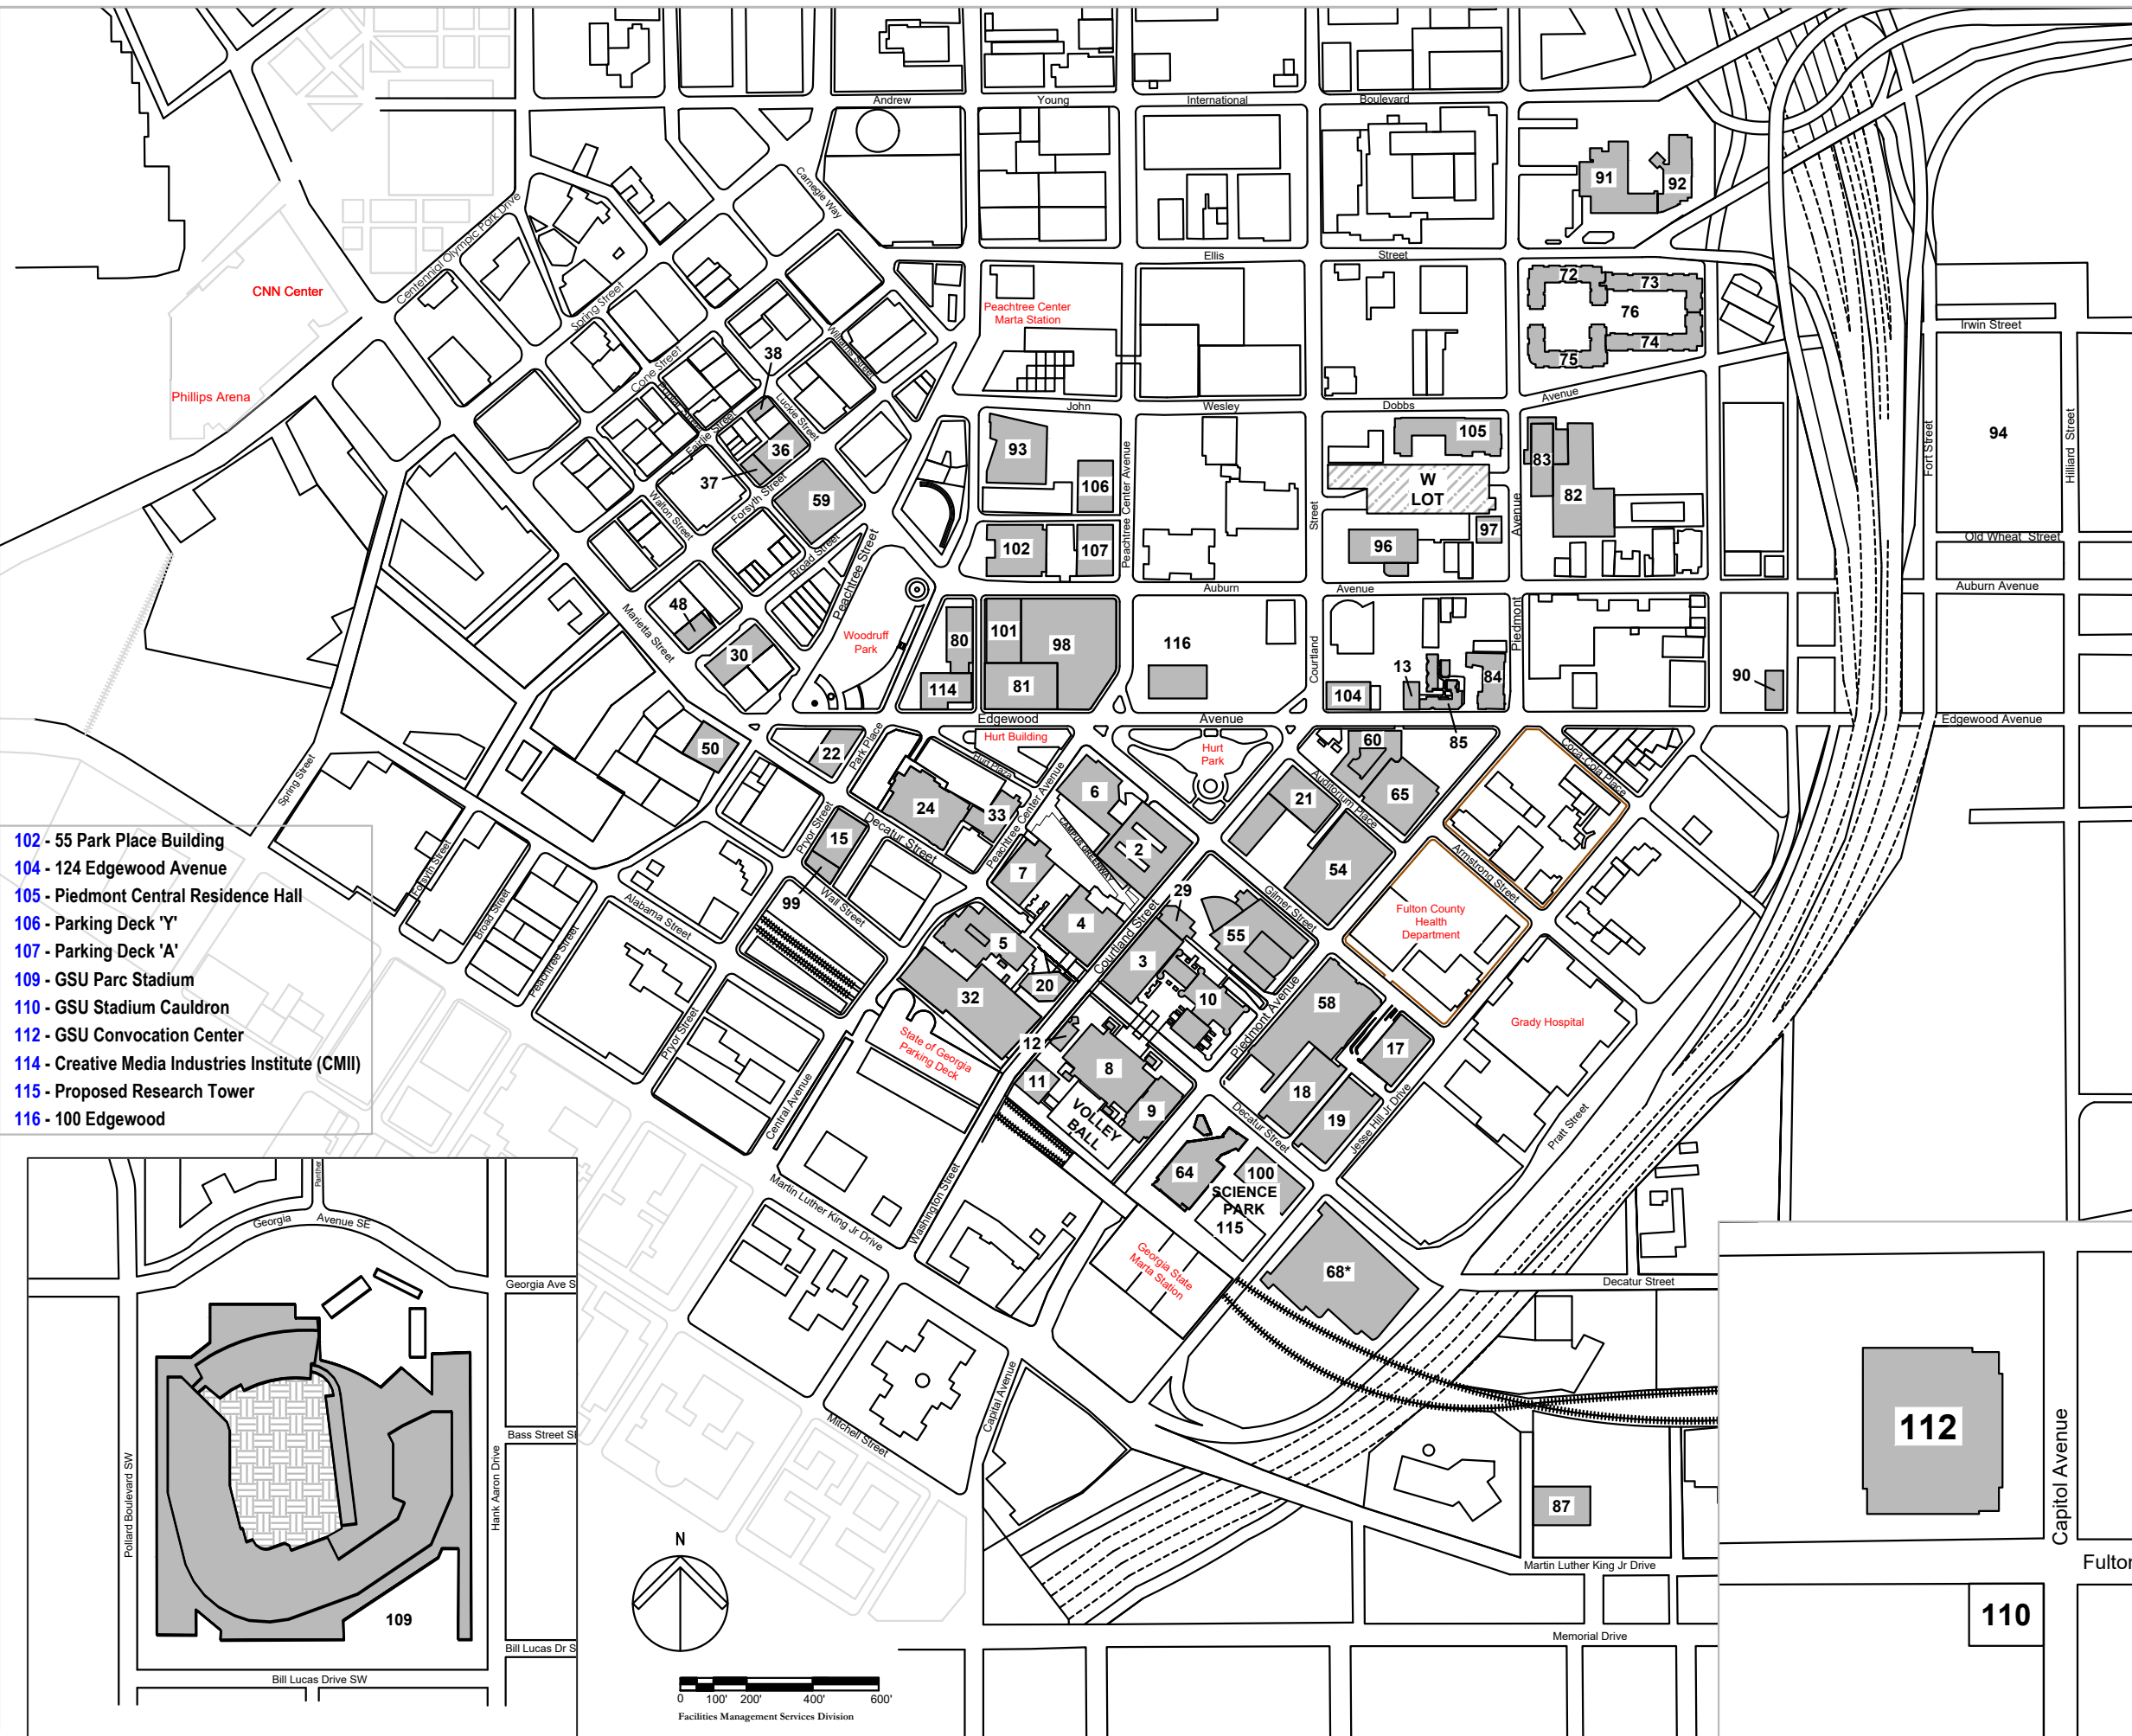

GSU Buildings

- 2 - Sparks Hall
- 3 - Student Center West
- 4 - Library North
- 5 - Classroom South
- 6 - Art and Humanities
- 7 - Langdale Hall
- 8 - Sports Arena
- 9 - Sports Arena Annex
- 10 - Urban Life
- 11 - Courtland Building
- 12 - Courtland North Building
- 13 - 148 Edgewood Avenue
- 15 - College of Education
- 17 - Parking Deck 'S'
- 18 - Parking Deck 'N'
- 19 - Parking Deck 'K'
- 20 - Library South
- 21 - Dahlberg Hall
- 22 - One Park Place
- 24 - Natural Science Center
- 29 - University Bookstore Building
- 30 - J. Mack Robinson College of Business
- 32 - Parking Deck 'G'
- 33 - Science Annex
- 36 - Rialto Theatre
- 37 - Haas-Howell
- 38 - Standard Building
- 48 - Bennett A. Brown Commerce Building
- 50 - A. Young School of Policy Studies
- 54 - Parking Deck 'M'
- 55 - Student Center East
- 58 - Student Recreation Center
- 59 - H.M. Aderhold Learning Center
- 60 - University Lofts
- 64 - Petit Science Center
- 65 - University Lofts Parking
- 68 - Capitol Hill Child Enrichment Center
- 72 - University Commons Bldg A
- 73 - University Commons Bldg B
- 74 - University Commons Bldg C
- 75 - University Commons Bldg D
- 76 - University Commons Plaza/Parking
- 80 - 25 Park Place (Suntrust Tower)
- 81 - 58 Edgewood Avenue
- 82 - 75 Piedmont Parking Deck
- 83 - 75 Piedmont Ave (Citizens Trust)
- 84 - Patton Hall
- 85 - Special Interest Housing
- 87 - Athletic Training Facility
- 90 - Edgewood Sculpture Studio
- 91 - 175 Piedmont North A
- 92 - 175 Piedmont North B
- 93 - College of Law
- 94 - Future
- 96 - Centennial Hall
- 97 - Alumni Center
- 98 - Parking Deck 'T'
- 99 - 40 Pryor Avenue
- 100 - Research Science Center
- 101 - 25 Auburn Avenue
- 102 - 55 Park Place Building
- 104 - 124 Edgewood Avenue
- 105 - Piedmont Central Residence Hall
- 106 - Parking Deck 'Y'
- 107 - Parking Deck 'A'
- 109 - GSU Parc Stadium
- 110 - GSU Stadium Cauldron
- 112 - GSU Convocation Center
- 114 - Creative Media Industries Institute (CMII)
- 115 - Proposed Research Tower
- 116 - 100 Edgewood