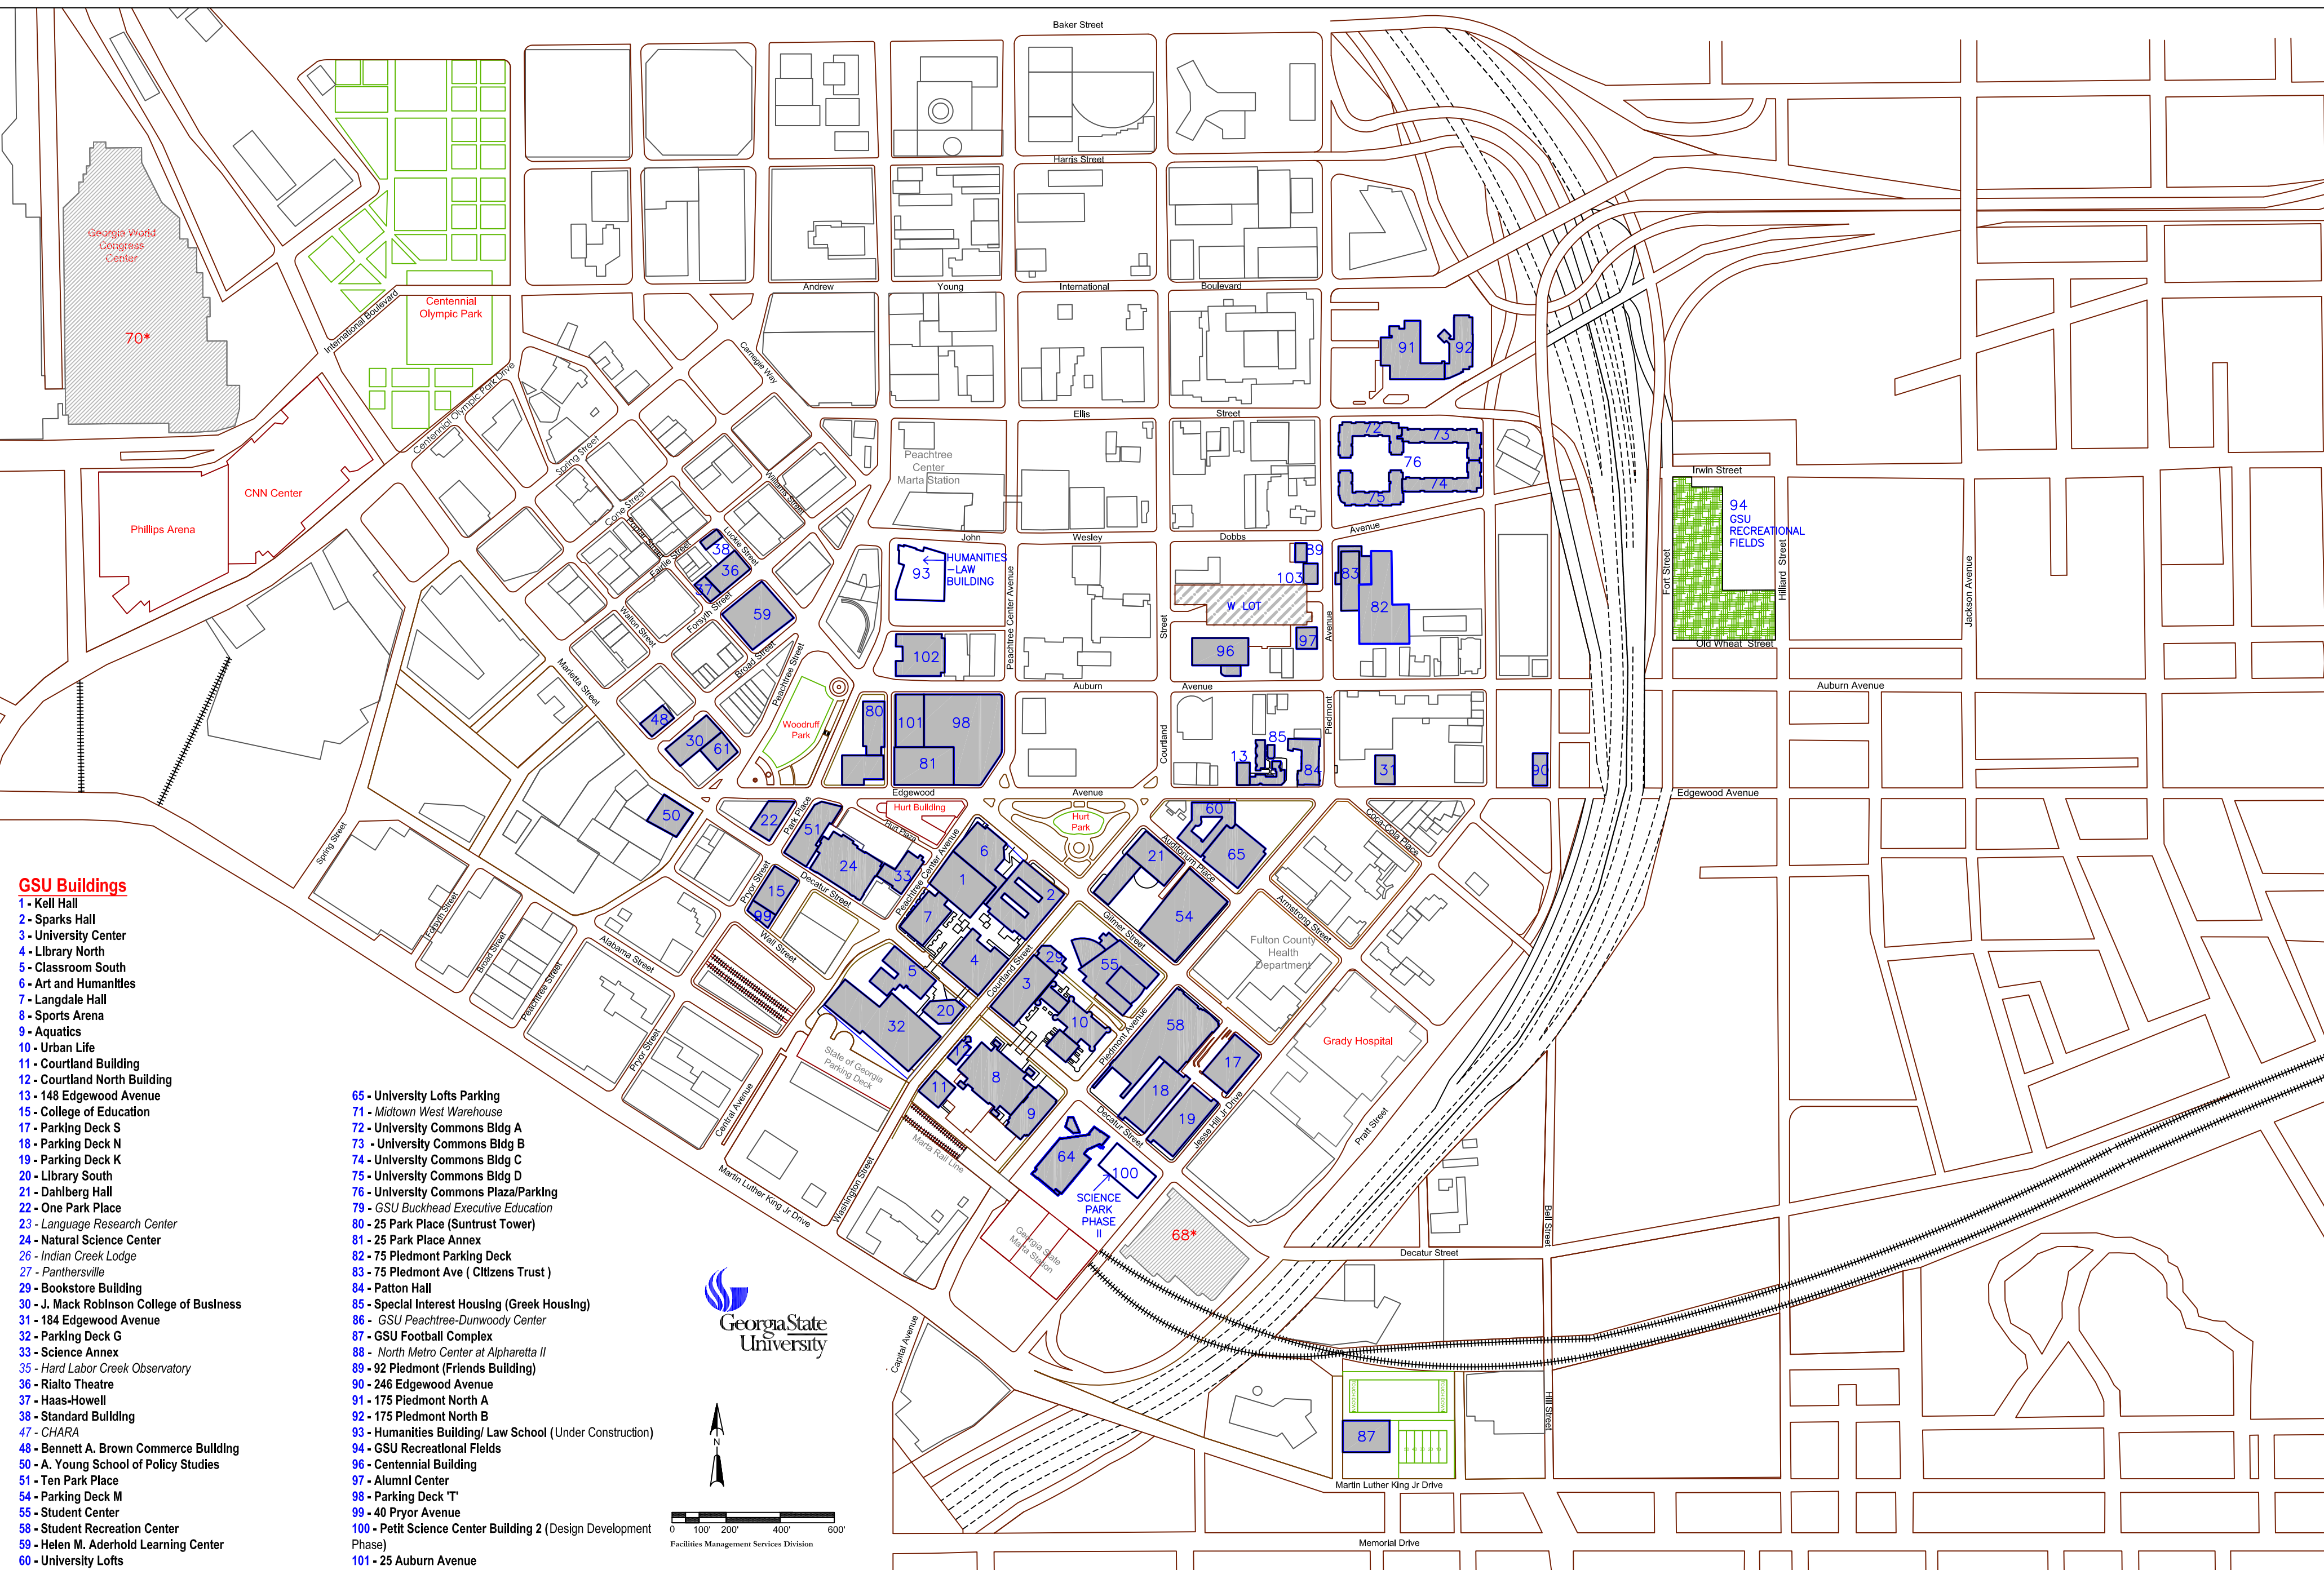

Facilities Management

Commerce Building
 34 Broad Street
 Suite 1200
 Atlanta, Georgia 30303
 (404) 651-1054

GSU Site Plan

- GSU Buildings**
- 1 - Kell Hall
 - 2 - Sparks Hall
 - 3 - University Center
 - 4 - Library North
 - 5 - Classroom South
 - 6 - Art and Humanities
 - 7 - Langdale Hall
 - 8 - Sports Arena
 - 9 - Aquatics
 - 10 - Urban Life
 - 11 - Courtland Building
 - 12 - Courtland North Building
 - 13 - 148 Edgewood Avenue
 - 15 - College of Education
 - 17 - Parking Deck S
 - 18 - Parking Deck N
 - 19 - Parking Deck K
 - 20 - Library South
 - 21 - Dahlberg Hall
 - 22 - One Park Place
 - 23 - Language Research Center
 - 24 - Natural Science Center
 - 26 - Indian Creek Lodge
 - 27 - Panthersville
 - 29 - Bookstore Building
 - 30 - J. Mack Robinson College of Business
 - 31 - 184 Edgewood Avenue
 - 32 - Parking Deck G
 - 33 - Science Annex
 - 35 - Hard Labor Creek Observatory
 - 36 - Rialto Theatre
 - 37 - Haas-Howell
 - 38 - Standard Building
 - 47 - CHARA
 - 48 - Bennett A. Brown Commerce Building
 - 50 - A. Young School of Policy Studies
 - 51 - Ten Park Place
 - 54 - Parking Deck M
 - 55 - Student Center
 - 58 - Student Recreation Center
 - 59 - Helen M. Aderhold Learning Center
 - 60 - University Lofts
 - 61 - 34 Peachtree St.
 - 64 - Pettit Science Center