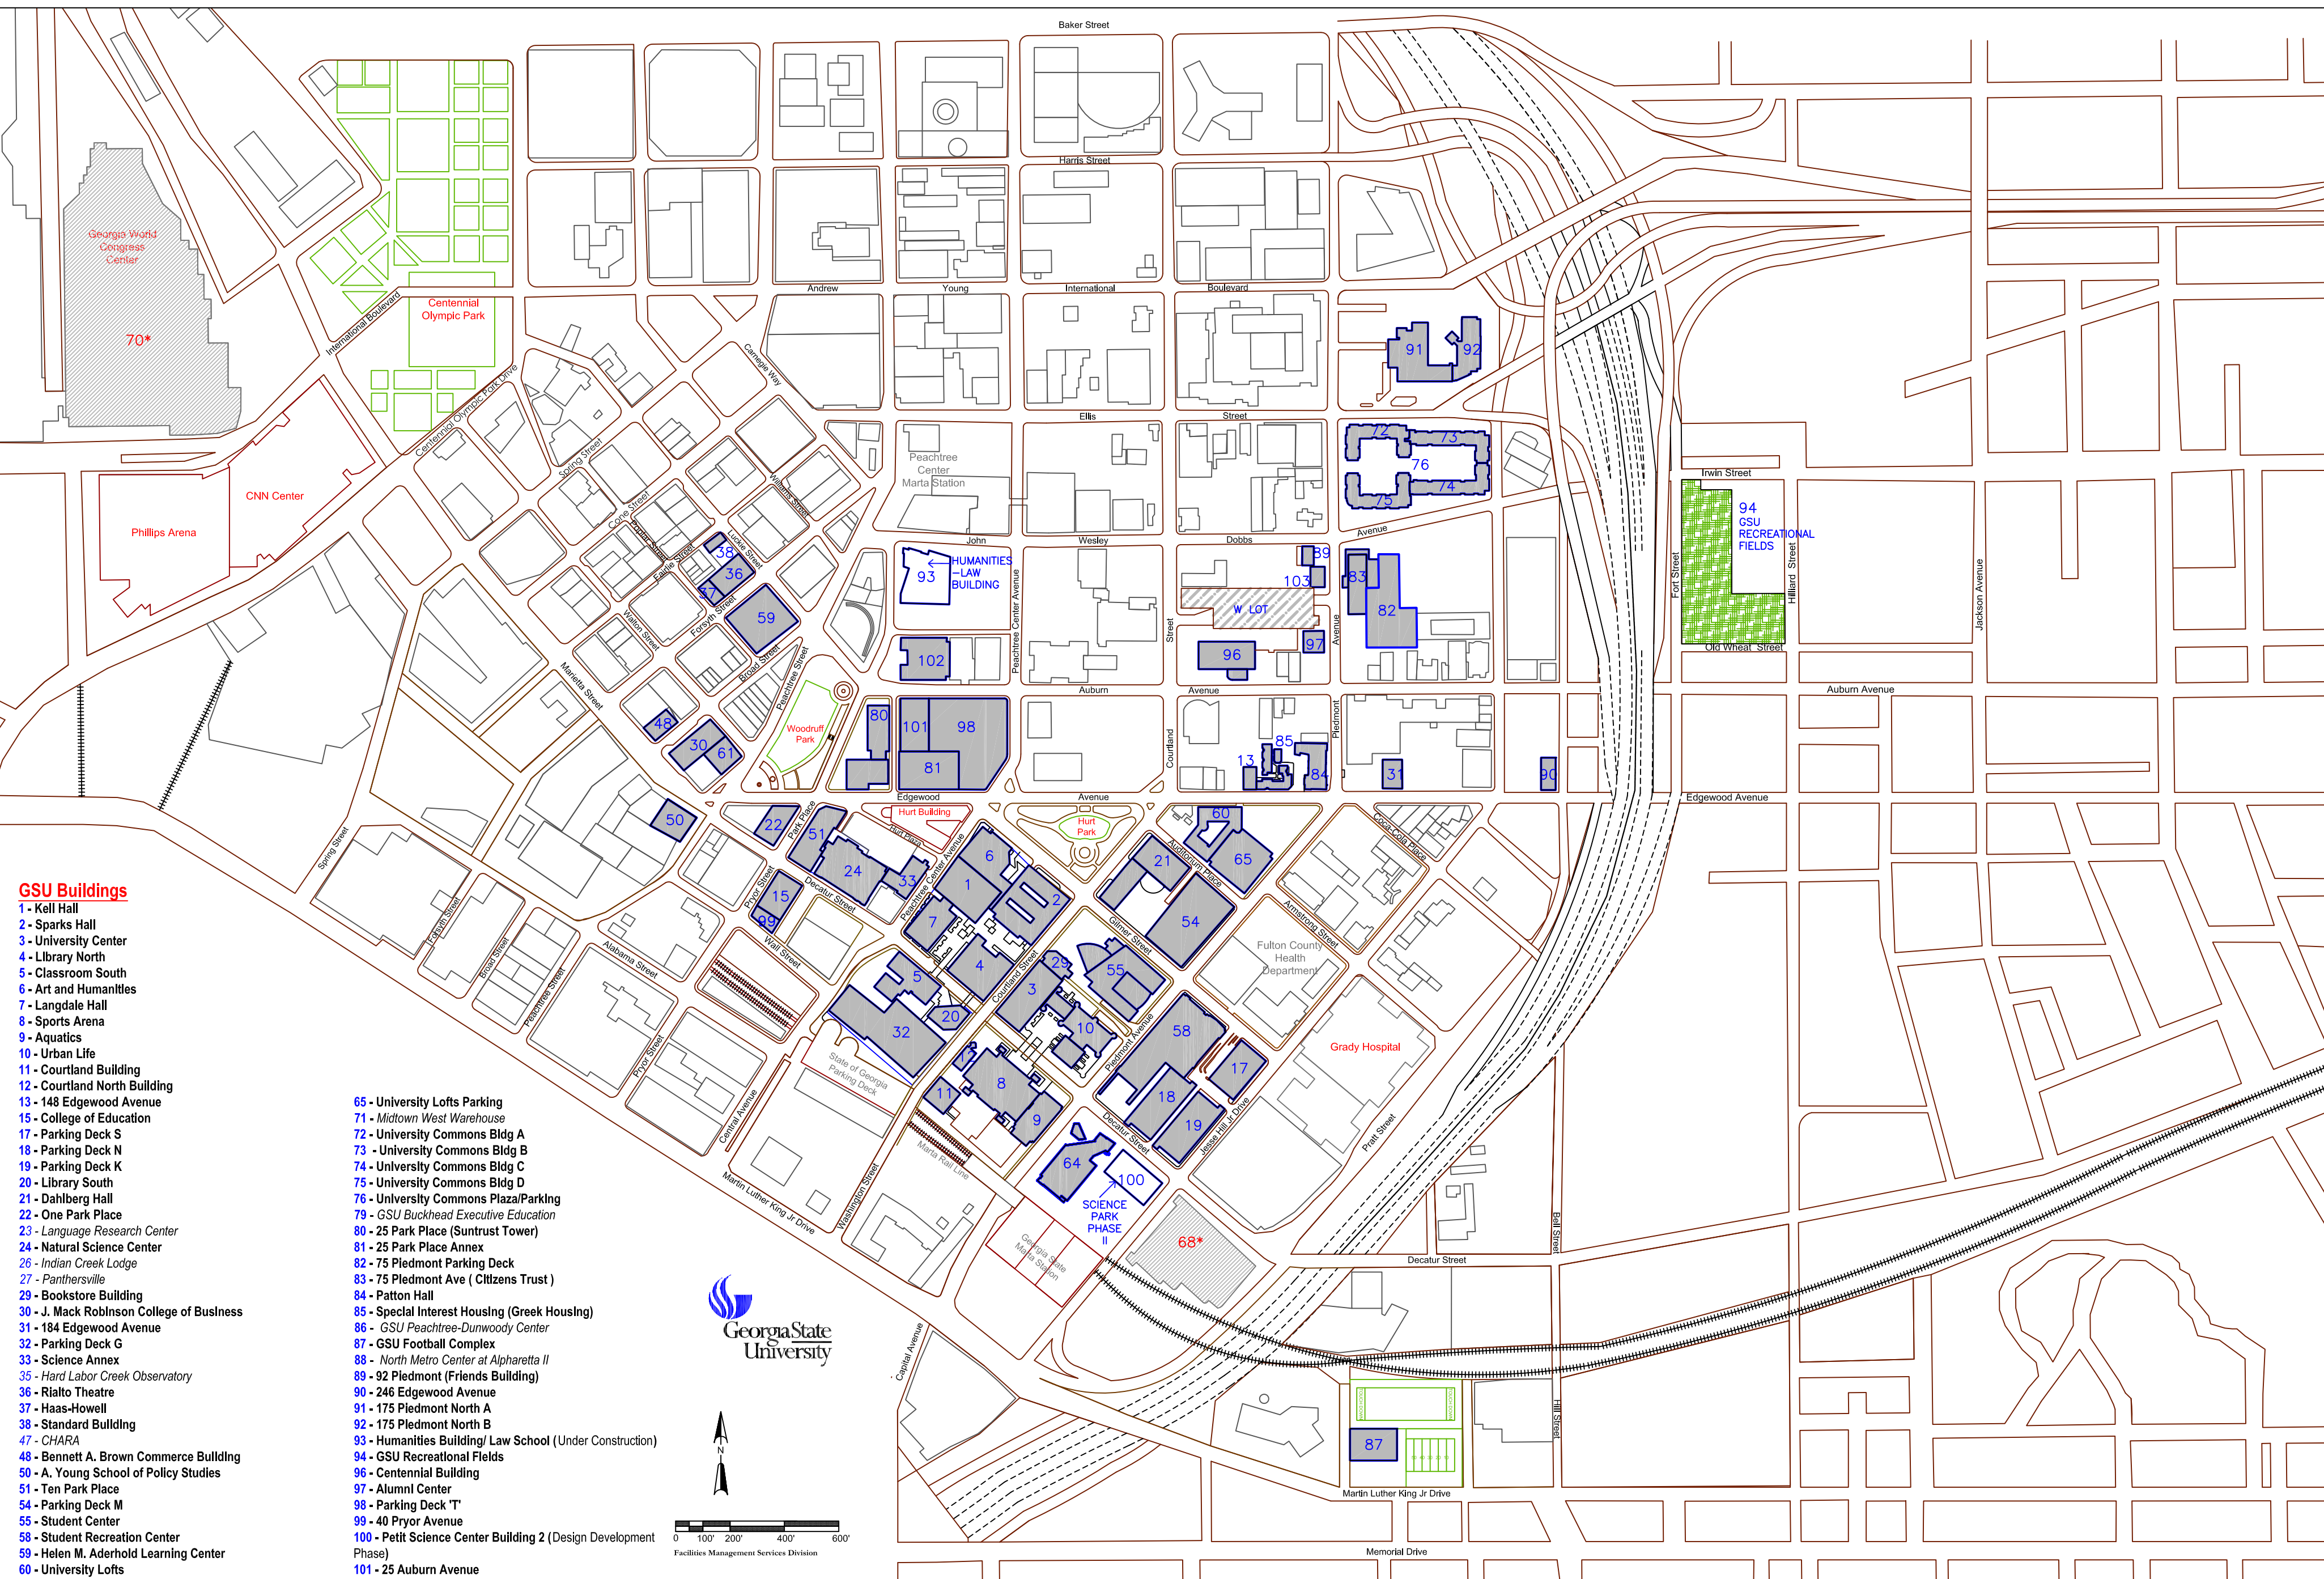

Facilities Management

Commerce Building
34 Broad Street
Suite 1200
Atlanta, Georgia 30303
(404) 651-1054

GSU Site Plan

- GSU Buildings**
- 1 - Kell Hall
 - 2 - Sparks Hall
 - 3 - University Center
 - 4 - Library North
 - 5 - Classroom South
 - 6 - Art and Humanities
 - 7 - Langdale Hall
 - 8 - Sports Arena
 - 9 - Aquatics
 - 10 - Urban Life
 - 11 - Courtland Building
 - 12 - Courtland North Building
 - 13 - 148 Edgewood Avenue
 - 15 - College of Education
 - 17 - Parking Deck S
 - 18 - Parking Deck N
 - 19 - Parking Deck K
 - 20 - Library South
 - 21 - Dahlberg Hall
 - 22 - One Park Place
 - 23 - Language Research Center
 - 24 - Natural Science Center
 - 26 - Indian Creek Lodge
 - 27 - Panthersville
 - 29 - Bookstore Building
 - 30 - J. Mack Robinson College of Business
 - 31 - 184 Edgewood Avenue
 - 32 - Parking Deck G
 - 33 - Science Annex
 - 35 - Hard Labor Creek Observatory
 - 36 - Rialto Theatre
 - 37 - Haas-Howell
 - 38 - Standard Building
 - 47 - CHARA
 - 48 - Bennett A. Brown Commerce Building
 - 50 - A. Young School of Policy Studies
 - 51 - Ten Park Place
 - 54 - Parking Deck M
 - 55 - Student Center
 - 58 - Student Recreation Center
 - 59 - Helen M. Aderhold Learning Center
 - 60 - University Lofts
 - 61 - 34 Peachtree St.
 - 64 - Pettit Science Center