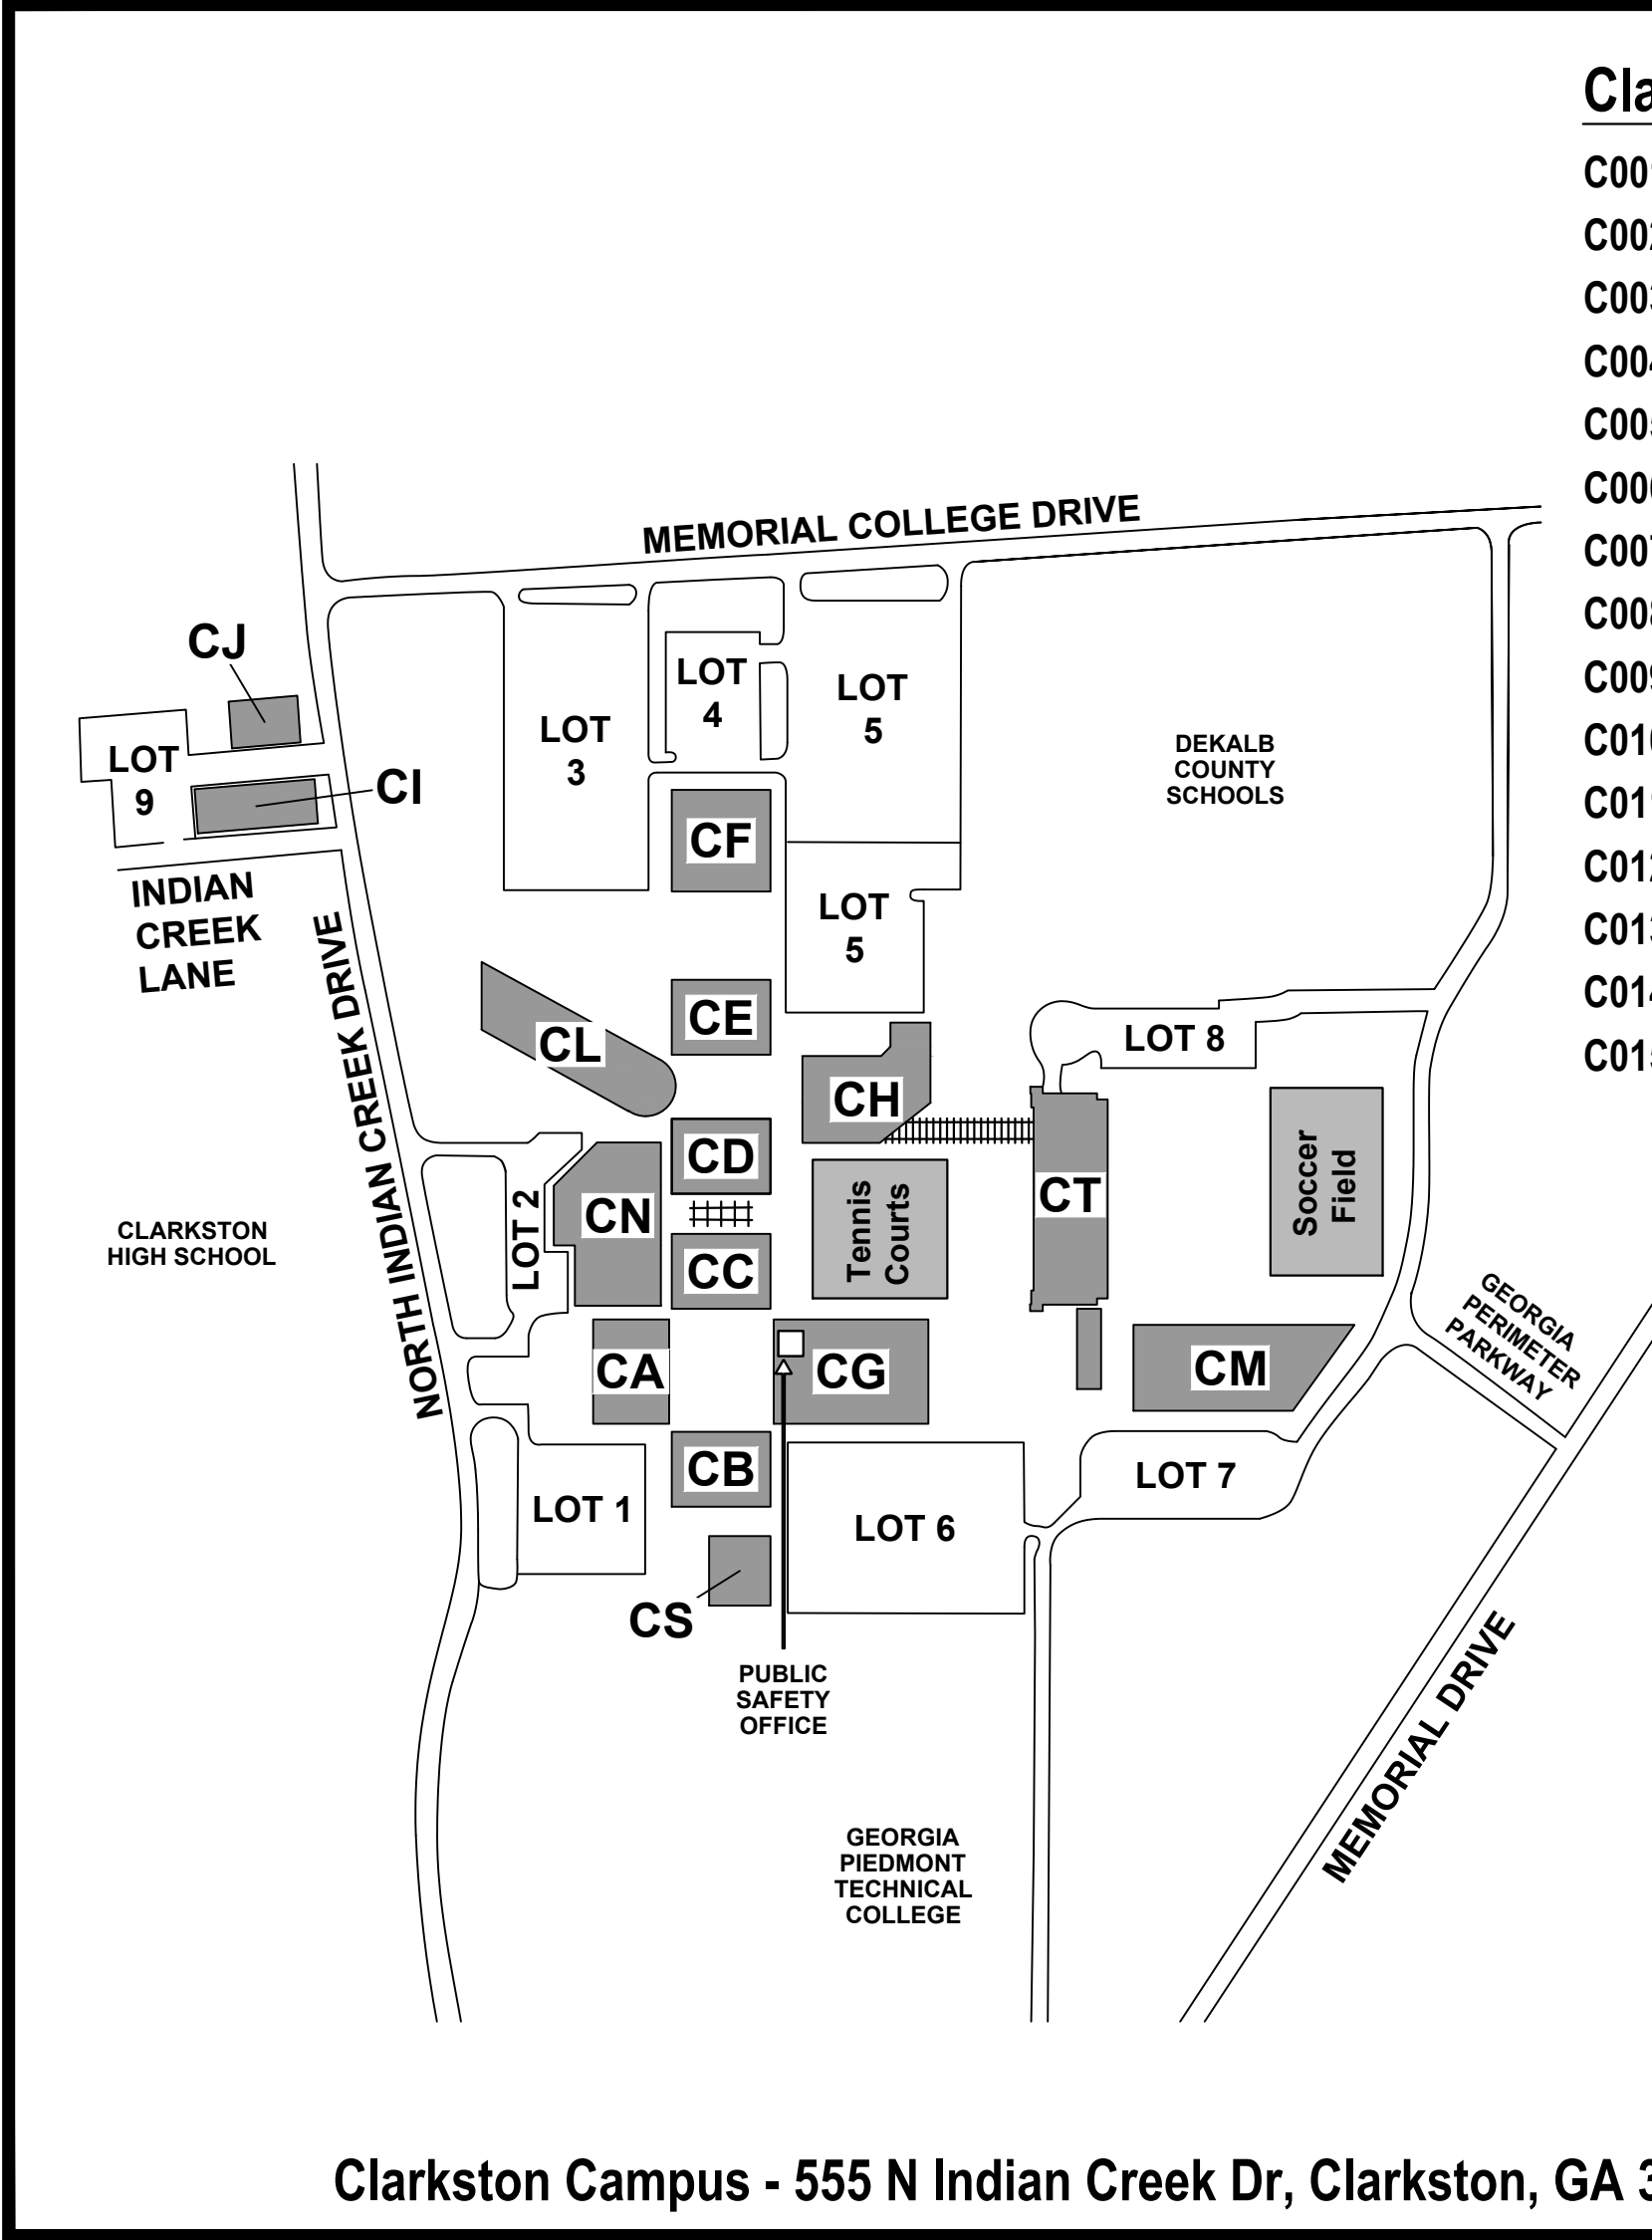

**Downtown GSU Buildings**

- 1 - Kell Hall
- 2 - Sparks Hall
- 3 - Student Center West
- 4 - Library North
- 5 - Classroom South
- 6 - Art and Humanities
- 7 - Langdale Hall
- 8 - Sports Arena
- 9 - Sports Arena Annex
- 10 - Urban Life
- 11 - Courtland Building
- 12 - Courtland North Building
- 13 - 148 Edgewood Avenue
- 15 - College of Education
- 17 - Parking Deck 'S'
- 18 - Parking Deck 'N'
- 19 - Parking Deck 'K'
- 20 - Library South
- 21 - Dahlberg Hall
- 22 - One Park Place
- 24 - Natural Science Center
- 29 - University Bookstore Building
- 30 - J. Mack Robinson College of Business
- 32 - Parking Deck 'G'
- 33 - Science Annex
- 36 - Rialto Theatre
- 37 - Haas-Howell
- 38 - Standard Building
- 48 - Bennett A. Brown Commerce Building
- 50 - A. Young School of Policy Studies
- 54 - Parking Deck 'M'
- 55 - Student Center East
- 58 - Student Recreation Center
- 59 - H.M. Aderhold Learning Center
- 60 - University Lofts
- 64 - Petit Science Center
- 65 - University Lofts Parking
- 68 - Capitol Hill Child Enrichment Center
- 70 - GWCC Hospitality Center
- 72 - University Commons Bldg A
- 73 - University Commons Bldg B
- 74 - University Commons Bldg C
- 75 - University Commons Bldg D
- 76 - University Commons Plaza/Parking
- 80 - 25 Park Place (Suntrust Tower)
- 81 - 58 Edgewood Avenue
- 82 - 75 Piedmont Parking Deck
- 83 - 75 Piedmont Ave (Citizens Trust)
- 84 - Patton Hall
- 85 - Special Interest Housing
- 87 - Football Training Facility
- 90 - Edgewood Sculpture Studio
- 91 - 175 Piedmont North A
- 92 - 175 Piedmont North B
- 93 - College of Law
- 94 - Future
- 96 - Centennial Hall
- 97 - Alumni Center
- 98 - Parking Deck 'T'
- 99 - 40 Pryor Avenue
- 100 - Research Science Center
- 101 - 25 Auburn Avenue
- 102 - 55 Park Place Building
- 104 - Leased to Georgia Bookstore Building
- 105 - Piedmont Central Residence Hall
- 106 - Parking Deck 'Y'
- 107 - Parking Deck 'A'
- 108 - Football Conditioning Facility
- 109 - GSU Stadium
- 110 - GSU Stadium Cauldron