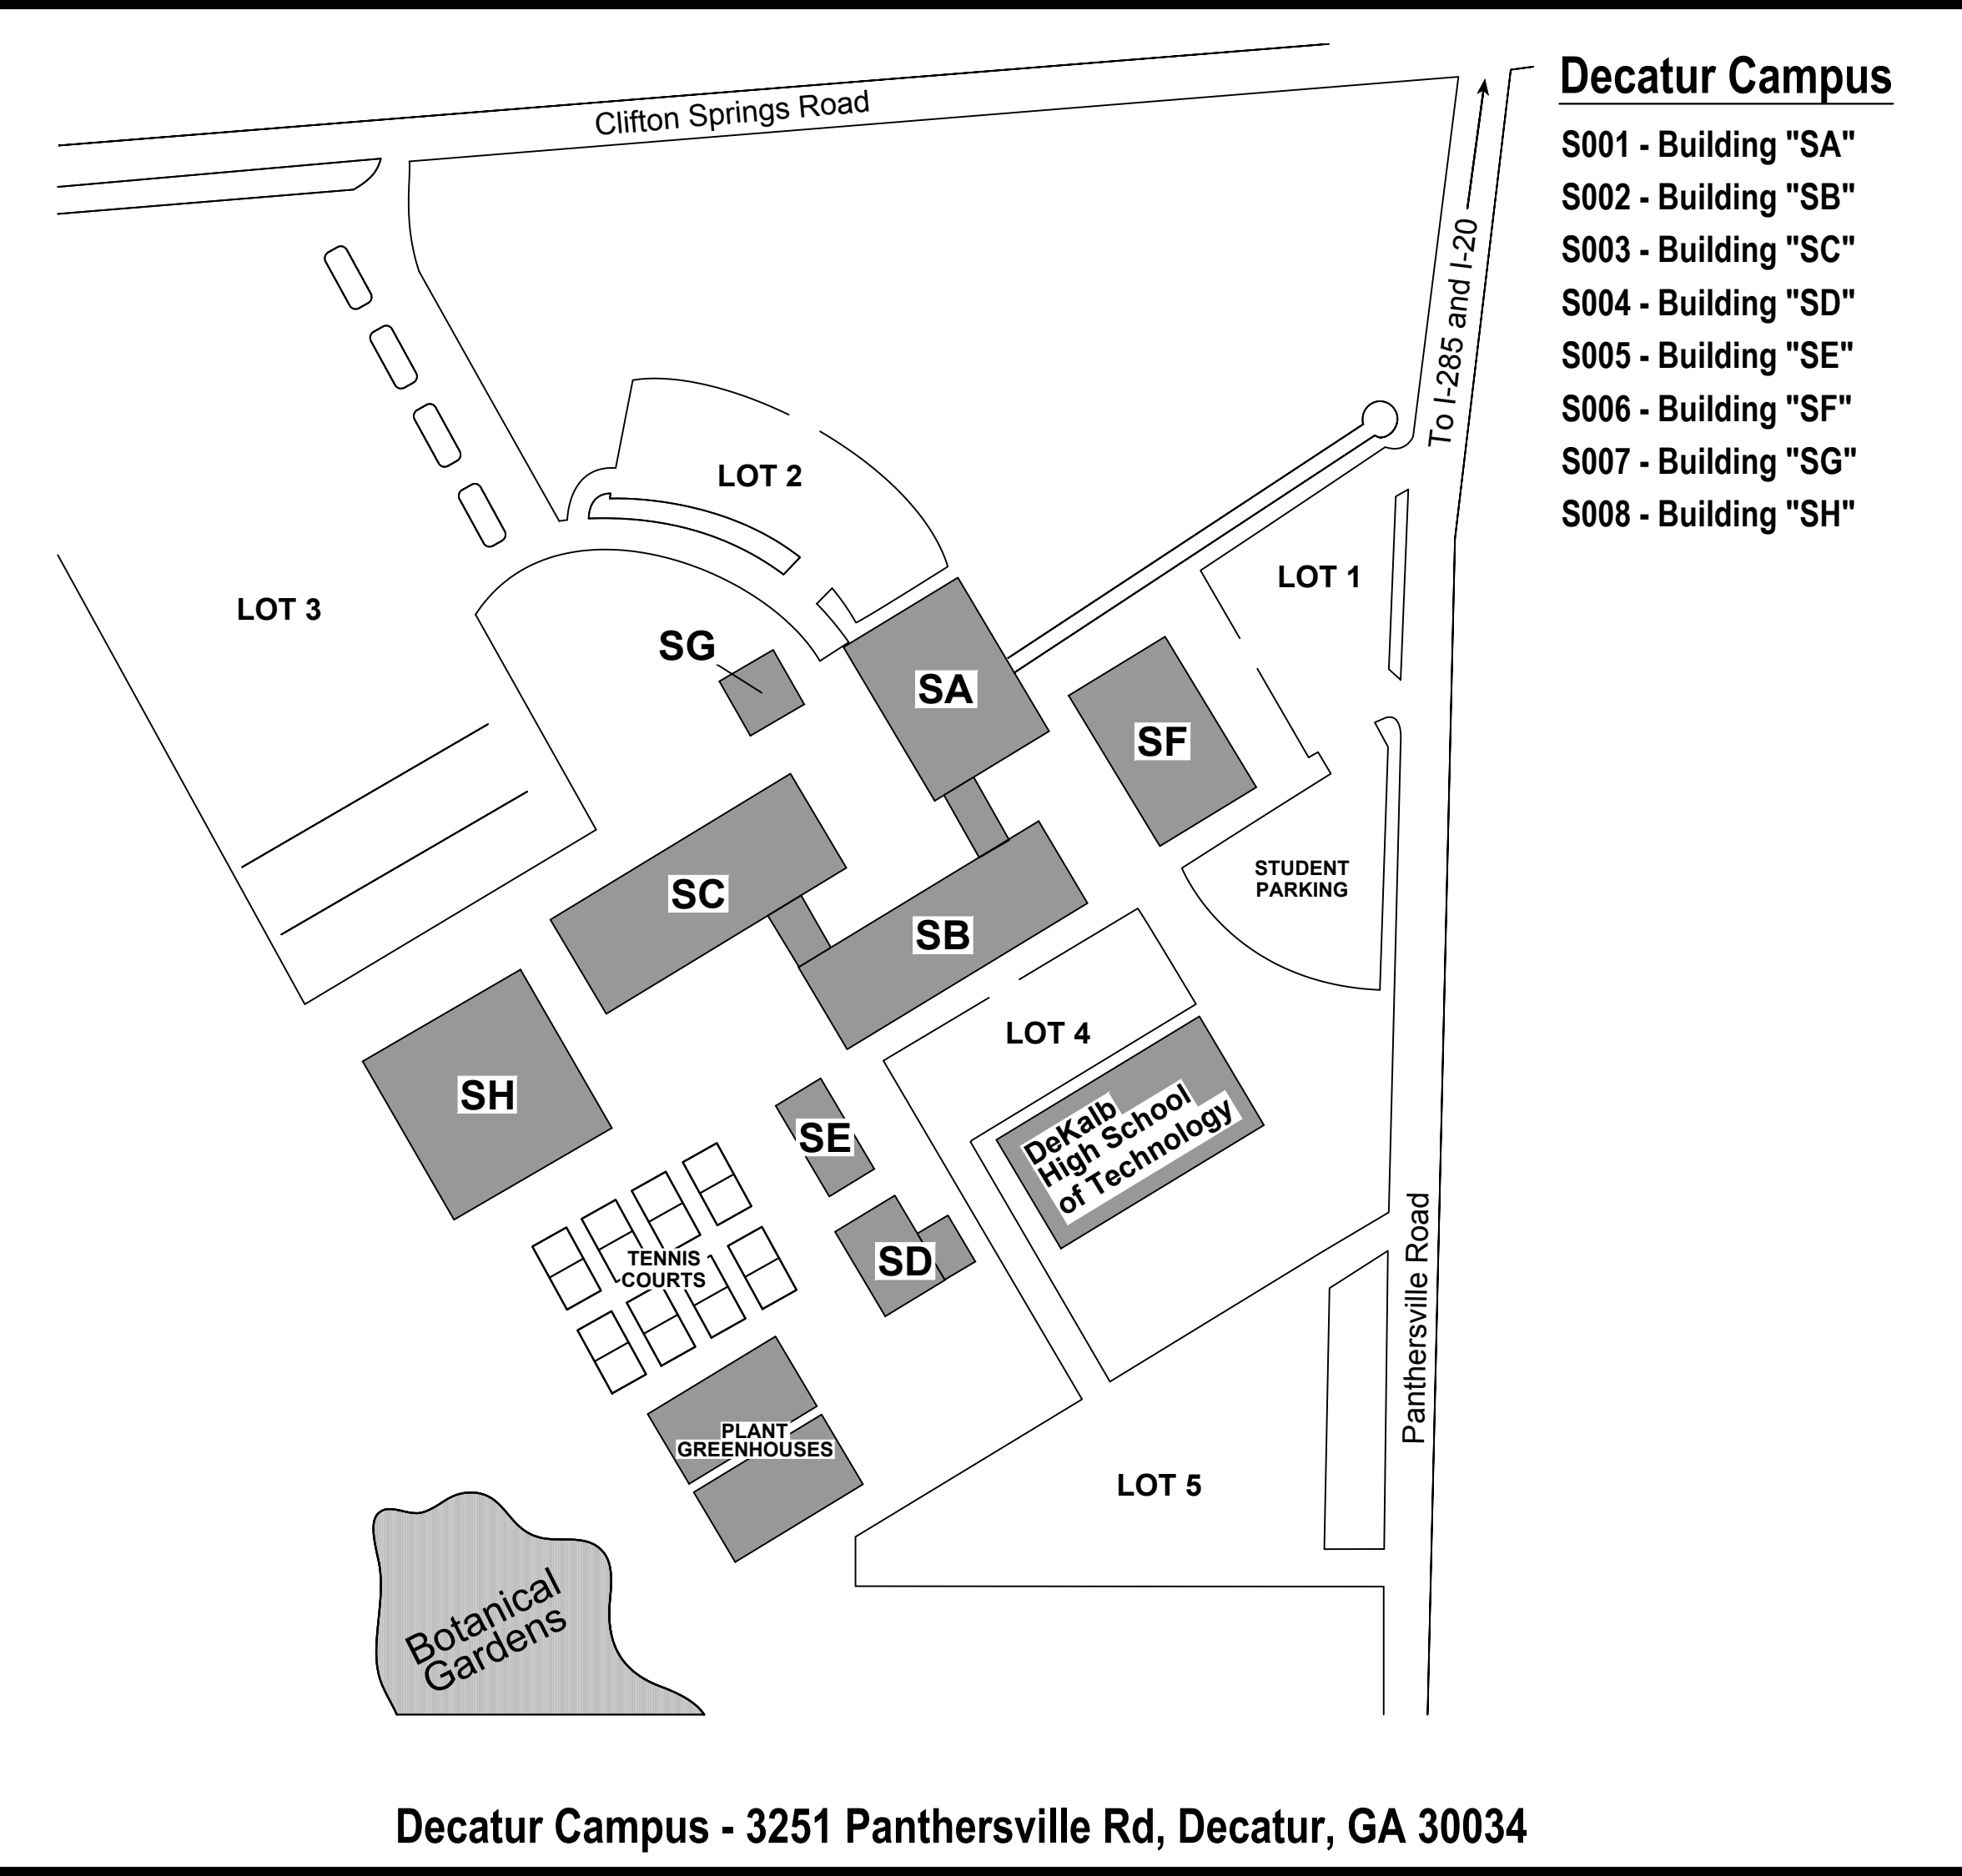

Decatur Campus

- S001 - Building "SA"
- S002 - Building "SB"
- S003 - Building "SC"
- S004 - Building "SD"
- S005 - Building "SE"
- S006 - Building "SF"
- S007 - Building "SG"
- S008 - Building "SH"

Decatur Campus - 3251 Panthersville Rd, Decatur, GA 30034