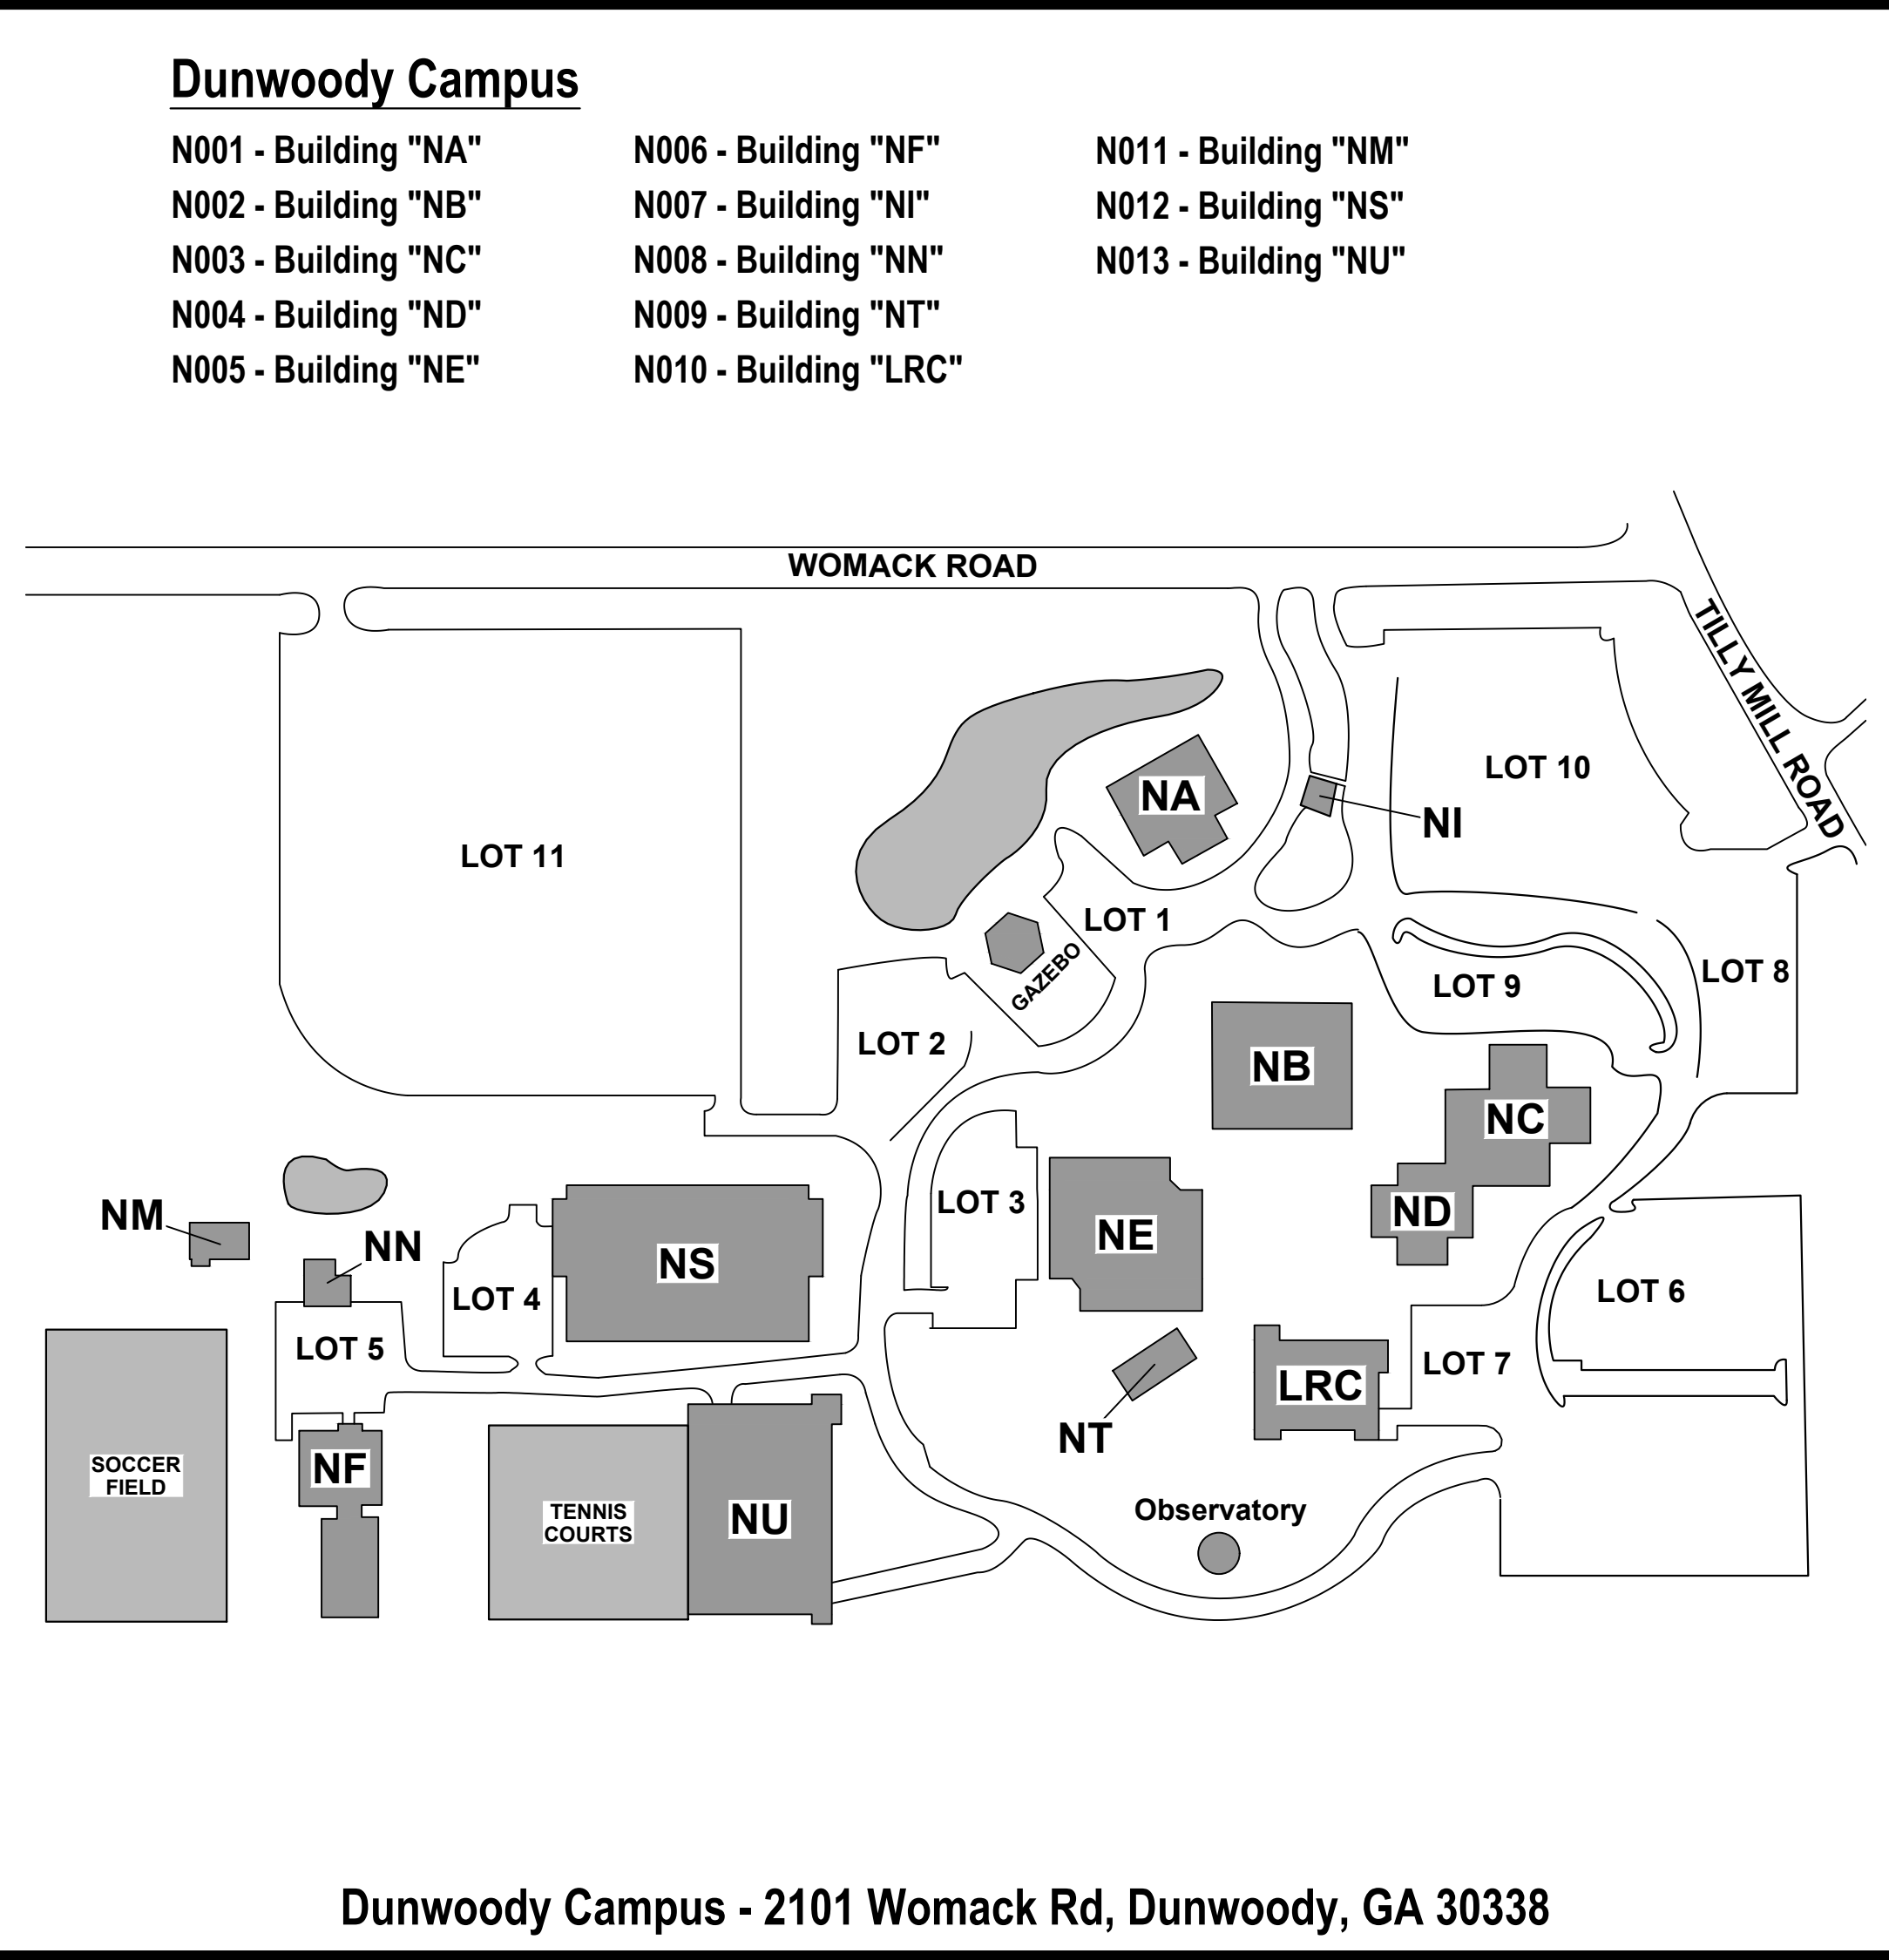

Dunwoody Campus

- N001 - Building "NA"
- N002 - Building "NB"
- N003 - Building "NC"
- N004 - Building "ND"
- N005 - Building "NE"
- N006 - Building "NF"
- N007 - Building "NI"
- N008 - Building "NN"
- N009 - Building "NT"
- N010 - Building "LRC"
- N011 - Building "NM"
- N012 - Building "NS"
- N013 - Building "NU"

Dunwoody Campus - 2101 Womack Rd, Dunwoody, GA 30338